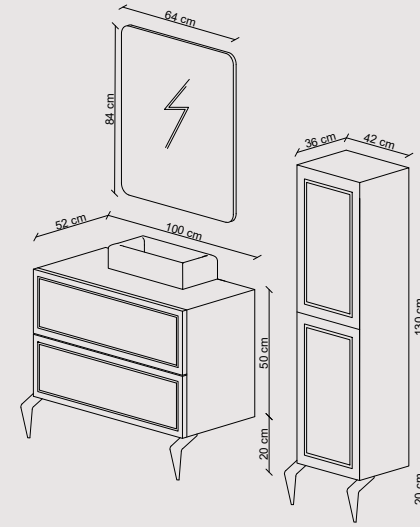

Lavabo: Yüksek kaliteli seramik çanak lavabo.
Washbasin: High quality ceramic countertop basin.
Gövde: Neme dayanıklı lake MDF'den üretilmiştir. Tam açılan yavaş kapanan çekmeceler.
Body: Manufactured from moisture resistance lacquered MDF. Soft closing full extension drawers.

Ayaklar: Mat bakır ayaklar.
Legs: Matte copper legs.

Üst Modül: Led aydınlatmalı ayna.
Top Modul: Led illuminated mirror with frame.

Boy Dolabı: Neme dayanıklı lake MDF'den üretilmiştir. Yavaş kapanan lake MDF kapak.
Tall Cabinet: Manufactured from moisture resistance shiny lacquered MDF. Soft close lacquered MDF doors.