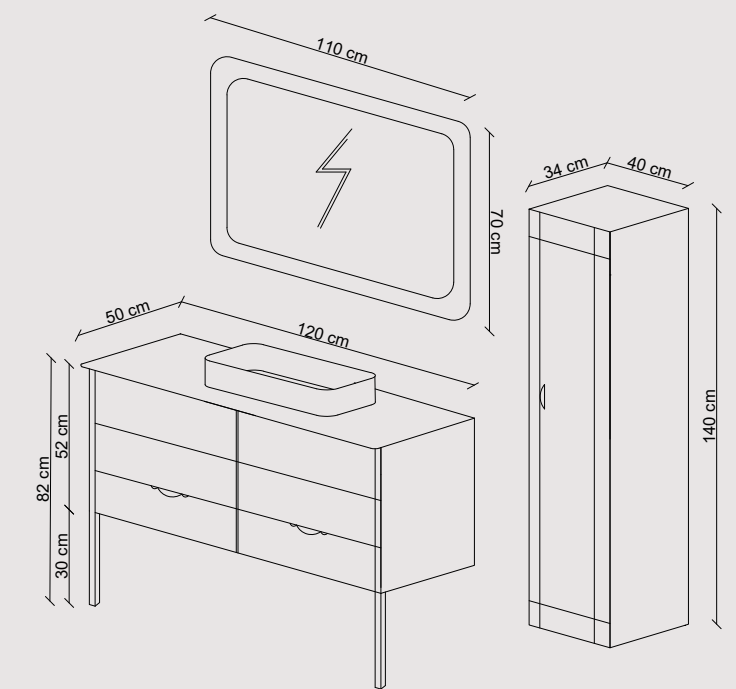

Gövde: Neme dayanıklı lake MDF'den üretilmiştir. Bas-aç yavaş kapanır CNC işleme kapaklar.

Body: Manufactured from moisture resistance lacquered MDF. Soft close CNC machined doors with push to open technology.

Ayaklar: Masif ahşap boyalı ayaklar.

Legs: Solid wood lacquered legs.

Ayna: CNC işlemeli ayna çerçevesi.

Mirror: Mirror with CNC machined frame.

Boy Dolabı: Neme dayanıklı lake MDF'den üretilmiştir. Bas-aç yavaş kapanır CNC işleme kapak.

Tall Cabinet: Manufactured from moisture resistance shiny lacquered MDF. Soft close CNC machined MDF doors with push to open technology.

Lavabo: Neme dayanıklı boyalı MDF tezgah, yüksek kaliteli çanak seramik lavabo.
Washbasin: Moisture resistance lacquered MDF countertop, high quality ceramic countertop basin.

Gövde: Neme dayanıklı lake MDF'den üretilmiştir. Yavaş kapanan ve tam açılan çekmeceler.

Body: Manufactured from moisture resistance lacquered MDF. Soft closing full extension drawer.

Ayaklar: Masif ahşap boyalı ayaklar.

Legs: Solid wood lacquered legs.

Üst Modül: Led aydınlatmalı ayna.

Top Modul: Led illuminated mirror with frame.

Boy Dolabı: Neme dayanıklı lake MDF'den üretilmiştir. Yavaş kapanan kapak.

Tall Cabinet: Manufactured from moisture resistance lacquered MDF. Soft closing door.