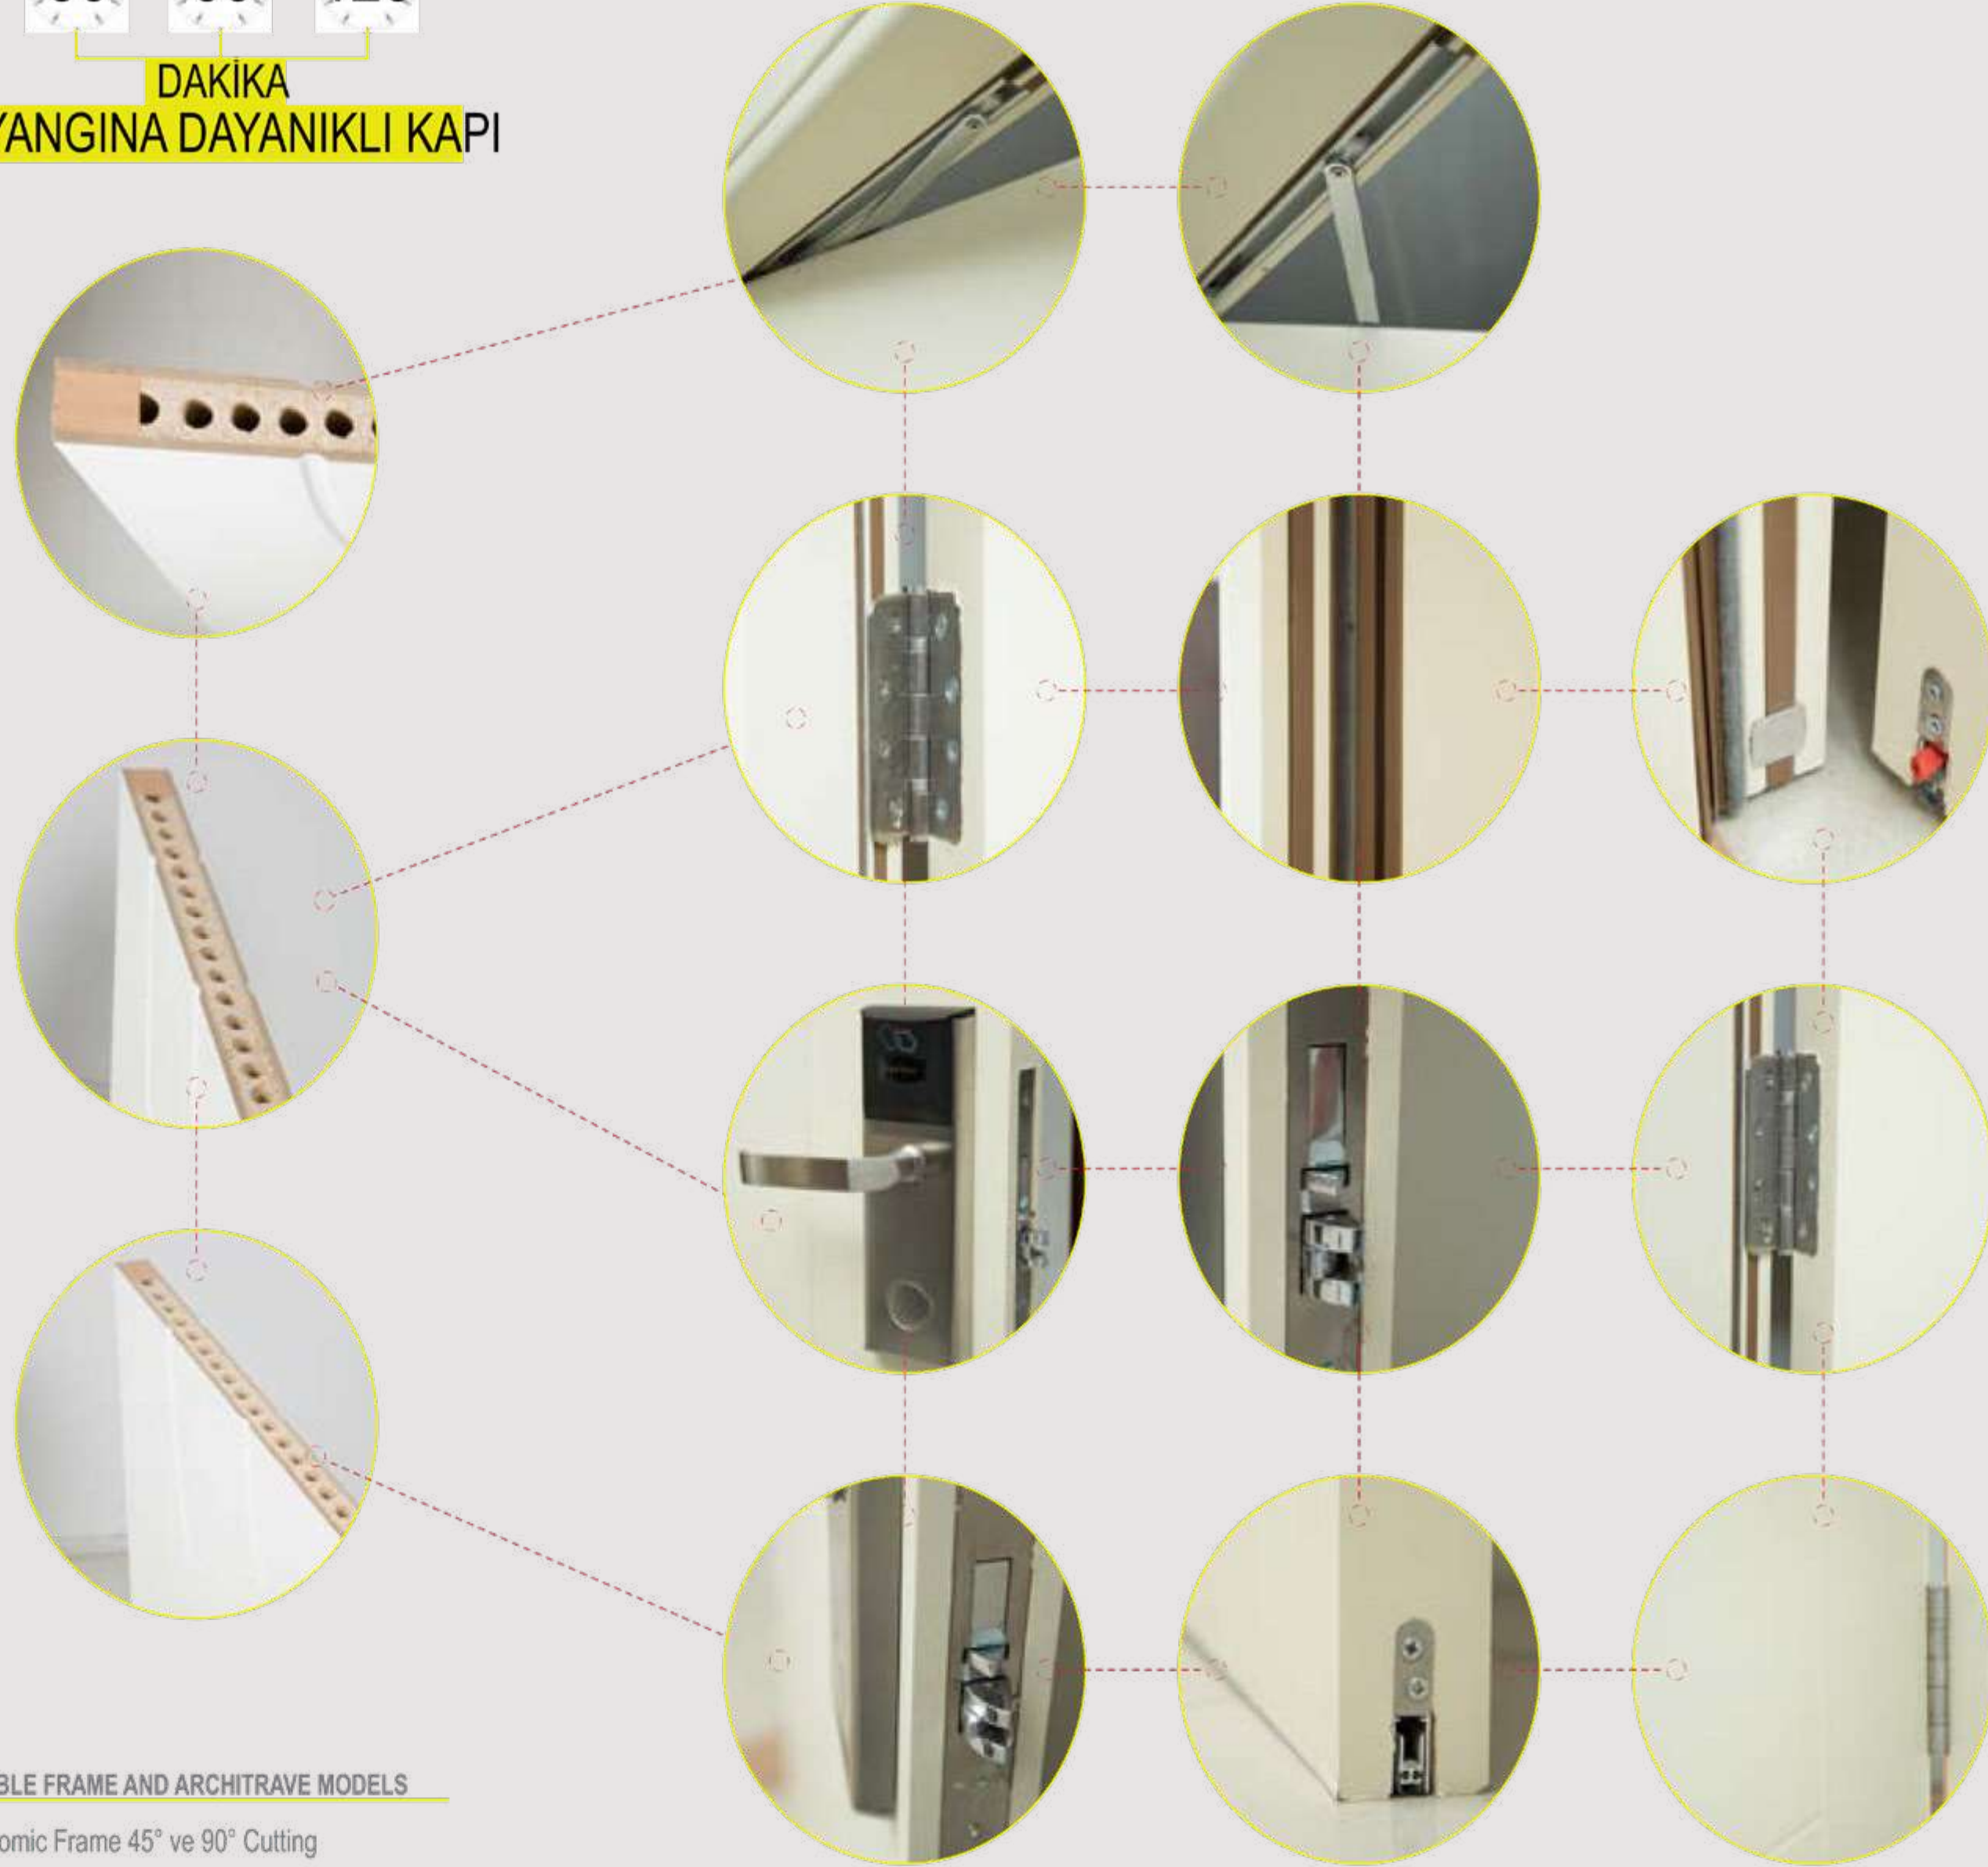

30 60 120
DAKİKA
YANGINA DAYANIKLI KAPI