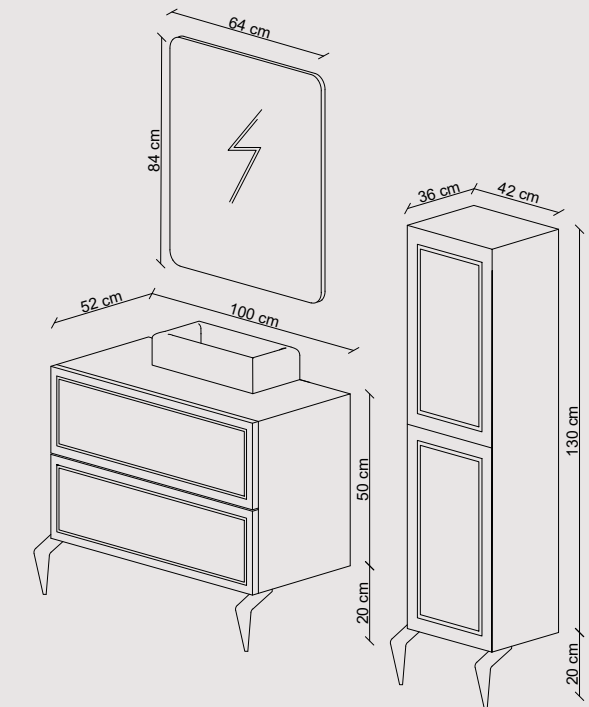

Lavabo: Neme dayanıklı boyalı MDF tezgah, yüksek kaliteli çanak seramik lavabo.

Washbasin: Moisture resistance lacquered MDF countertop, high quality ceramic countertop basin.

Gövde: Neme dayanıklı lake MDF'den üretilmiştir. Yavaş kapanan ve tam açılan CNC işlemeli çekmeceler.

Body: Manufactured from moisture resistance lacquered MDF. Soft closing full extension cnc machined drawers.

Ayaklar: Gold metal ayaklar.

Legs: Gold metal legs.

Üst Modül: MDF CNC işlemeli ayna çerçevesi.

Top Modul: MDF and CNC machined mirror frame.

Boy Dolabı: Neme dayanıklı lake MDF'den üretilmiştir. Yavaş kapanan CNC işlemeli MDF kapak.

Tall Cabinet: Manufactured from moisture resistance lacquered MDF. Soft close CNC machined MDF door.

Lavabo: Yüksek kaliteli seramik çanak lavabo.

Washbasin: High quality ceramic countertop basin.

Gövde: Neme dayanıklı lake MDF'den üretilmiştir. Tam açılan yavaş kapanan çekmeceler.

Body: Manufactured from moisture resistance lacquered MDF. Soft closing full extension drawers.

Ayaklar: Mat bakır ayaklar.

Legs: Matte copper legs.

Üst Modül: Led aydınlatmalı ayna.

Top Modul: Led illuminated mirror with frame.

Boy Dolabı: Neme dayanıklı lake MDF'den üretilmiştir. Yavaş kapanan lake MDF kapak.

Tall Cabinet: Manufactured from moisture resistance shiny lacquered MDF. Soft close lacquered MDF doors.