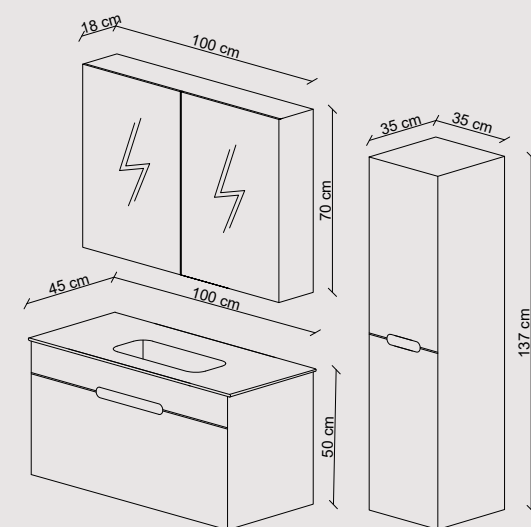

Lavabo: Yüksek kaliteli ince köşeli seramik lavabo.

Washbasin: High quality ceramic basin with slim edge.

Gövde: Neme dayanıklı lake MDF'den üretilmiştir (ceviz kaplama). Tam açılan ve yavaş kapanan çekmece.

Body: Manufactured from moisture resistance lacquered MDF and walnut veneer. Full extension and soft closing drawer.

Üst Modül: MDF ayna dolabı.

Top Modul: MDF mirror cabinet.

Boy Dolabı: MDF yavaş kapanan dolap.

Tall Cabinet: MDF, soft closing cabinet.