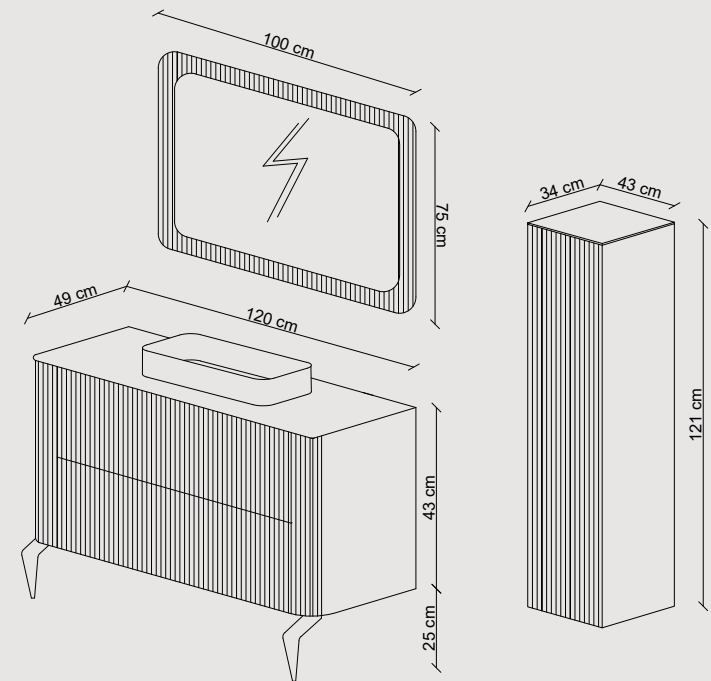

BOLD

120

RENK SEÇENEKLERİ
COLOR OPTIONS

Siyah

Black

Beyaz

White

Antrasit

Anthracite

ANKA

100

Siyah

Black

Yeşil

Green

Beyaz

White

RENK SEÇENEKLERİ
COLOR OPTIONS

Lavabo: Neme dayanıklı boyalı MDF tezgah, yüksek kaliteli çanak seramik lavabo.

Washbasin: Moisture resistance lacquered MDF countertop, high quality ceramic countertop basin.

Gövde: Neme dayanıklı lake MDF'den üretilmiştir. Yavaş kapanan ve tam açılan CNC işlemeli çekmeceler.

Body: Manufactured from moisture resistance lacquered MDF. Soft closing full extension cnc machined drawers.

Ayaklar: Gold metal ayaklar.

Legs: Gold metal legs.

Üst Modül: MDF CNC işlemeli ayna çerçevesi.

Top Modul: MDF and CNC machined mirror frame.

Boy Dolabı: Neme dayanıklı lake MDF'den üretilmiştir. Yavaş kapanan CNC işlemeli MDF kapak.

Tall Cabinet: Manufactured from moisture resistance lacquered MDF. Soft close CNC machined MDF door.

Lavabo: Yüksek kaliteli seramik çanak lavabo.

Washbasin: High quality ceramic countertop basin.

Gövde: Neme dayanıklı lake MDF'den üretilmiştir. Tam açılan yavaş kapanan çekmeceler.

Body: Manufactured from moisture resistance lacquered MDF. Soft closing full extension drawers.

Ayaklar: Mat bakır ayaklar.

Legs: Matte copper legs.

Üst Modül: Led aydınlatmalı ayna.

Top Modul: Led illuminated mirror with frame.

Boy Dolabı: Neme dayanıklı lake MDF'den üretilmiştir. Yavaş kapanan lake MDF kapak.

Tall Cabinet: Manufactured from moisture resistance shiny lacquered MDF. Soft close lacquered MDF doors.